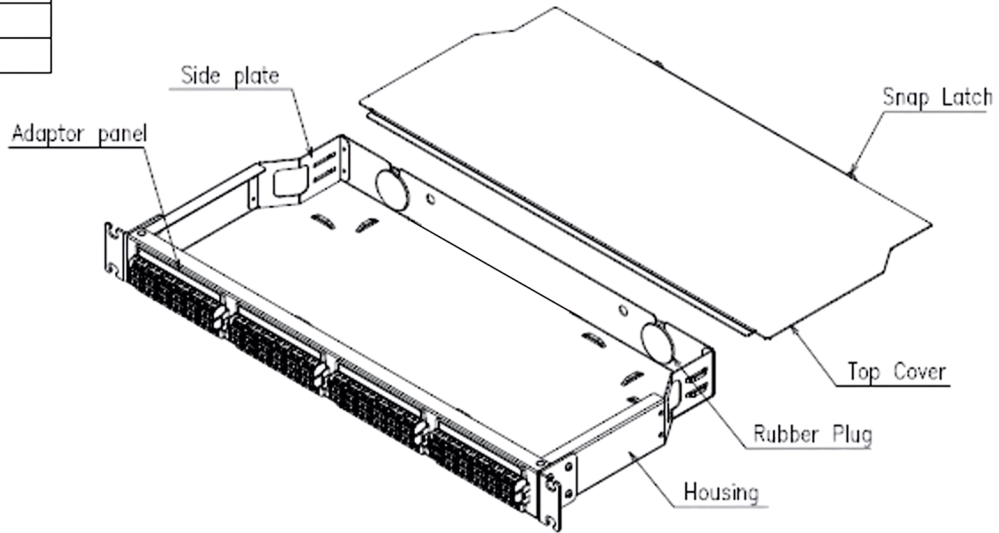

LAN-OPTIC

19" PATCH BOKS 1 HE FOR 4 FS KASSETTER

ANVENDELSE

Anvendes primært i kontorbyggeri samt i Campus Building som backbone kabling, men også i Data Centre.

Patch boksen kan håndtere op til 4 stk. FS kassetter/moduler.

19" Patch boks 1 HE for 4 FS kassetter

Max Cores	
Adapter Type	Cores
FC	24
ST	24
SC Simplex	48
LC Duplex	96

Product Description:

1. Product size (wide-deep-high): 482.6mm*208.7mm*44mm;
2. Apply to 19inch rack installation;
3. Surface: powder coating black(RAL9005);