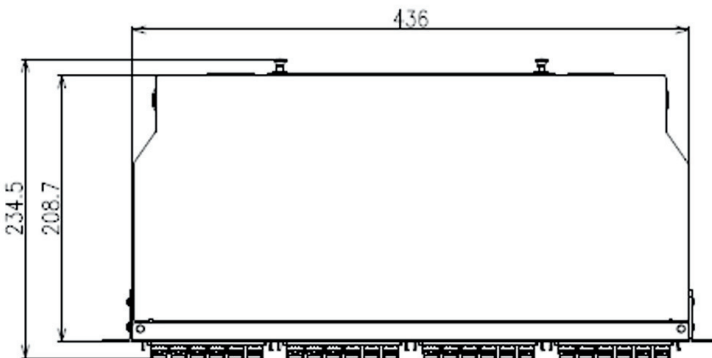

19" Patch boks 1 HE for 4 FS kassetter

Max Cores	
Adapter Type	Cores
FC	24
ST	24
SC Simplex	48
LC Duplex	96

Product Description:

1. Product size (wide-deep-high): 482.6mm*208.7mm*44mm;
2. Apply to 19inch rack installation;
3. Surface: powder coating black(RAL9005);