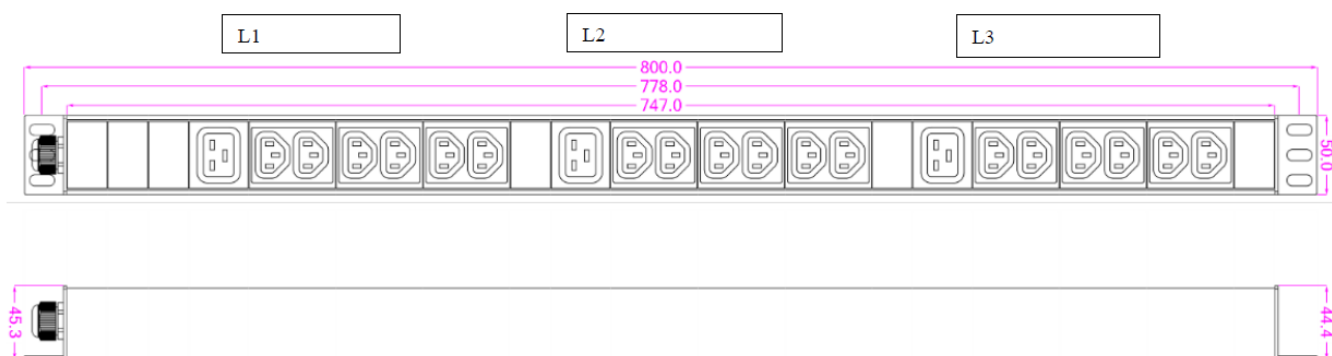

POWER-LAN

Strømpanel PDU 18xC13+3XC19 + IEC60309
stik 16A sort 2,5m ledning

Anvendelse

For vertical montage. Panelet består af 18 stk. C13 + 3xC19 samt 2,50 mtr. kabel med IEC60309 stik.

Varenr.: 261878
EANnr.: 5706683026942

Specifikation

Højde: 1HE

Længde: 840mm

Dybde: 68mm

Antal udtag: 18 stk C13 + 3 x C19

Kabel: 2,5m

Stik: IEC60309 stik (16A 3P+N+J)

Material udtag: Plast

Materiale hus: Metal

Farve: Sort

Max power: 3x4000W

Strømpanel PDU 18xC13+3XC19 + ICE60309 16A sort 2,5m ledning

PDU Technology Specification

	Lan-com	RoHS	Yes
Product Name	Designated Power Distribution Unit for Cabinet		
Part Number	261878		
No.	Item	Detailed Description	
1	Product Series	AUE2212	
2	Socket Type	IEC320 C19 Socket(Single 2)[3];Double IEC320 C13 Socket[9];	
3	Socket Quantity	21	
4	Power Input	Left end single input	
5	Bracket Install	Inverse installation	
6	Cable with plug	IEC60309 plug (16A 3P+N+E)	
7	Control Function	No controlling function	
8	Protection Function	No protecting function	
9	Case	Black	
10	Cable Specification	5 x 2.5 mm ² x 3M	
11	Product Size	L x W x H = 800 x 44.4 x 60 mm	
12	Mounting Length	778 mm	
13	Case Length	747 mm	
14	PDU Exponent	1. 202	
15	Fittings	2pcs φ6×16mm cross bolt, 2pcs M6 float nut	
16	Product Label	Product Name	Designated Power Distribution Unit for Cabinet
		Specification Model	261878
		Rating voltage	400VAC 50/60Hz
		Rating Current	3x 16A
		Max. Current	
		Max. Power	3x 4000W
		Safety Authentication	CE
		Logo	RoHS
No.	Add-In		
1	Socket assemble		
2	Interior Connection Wire	1.5 mm ² (16AWG)	
3	Interior Connection Style	Group connection	
4	Fix the Cable	Cable clamp(16)	
5	Module Assemble (from left to right)	Pls refer to following drawing	

Strømpanel PDU 18xC13+3XC19 + ICE60309 16A sort 2,5m ledning

PDU Technology Specification

DIMENSION AND TOLERANCES (Unit: mm)			
Length:	845	Mounting length:	818.5
Width:	68	Case length:	792
Height:	44.4	case tolerance:	± 1.0