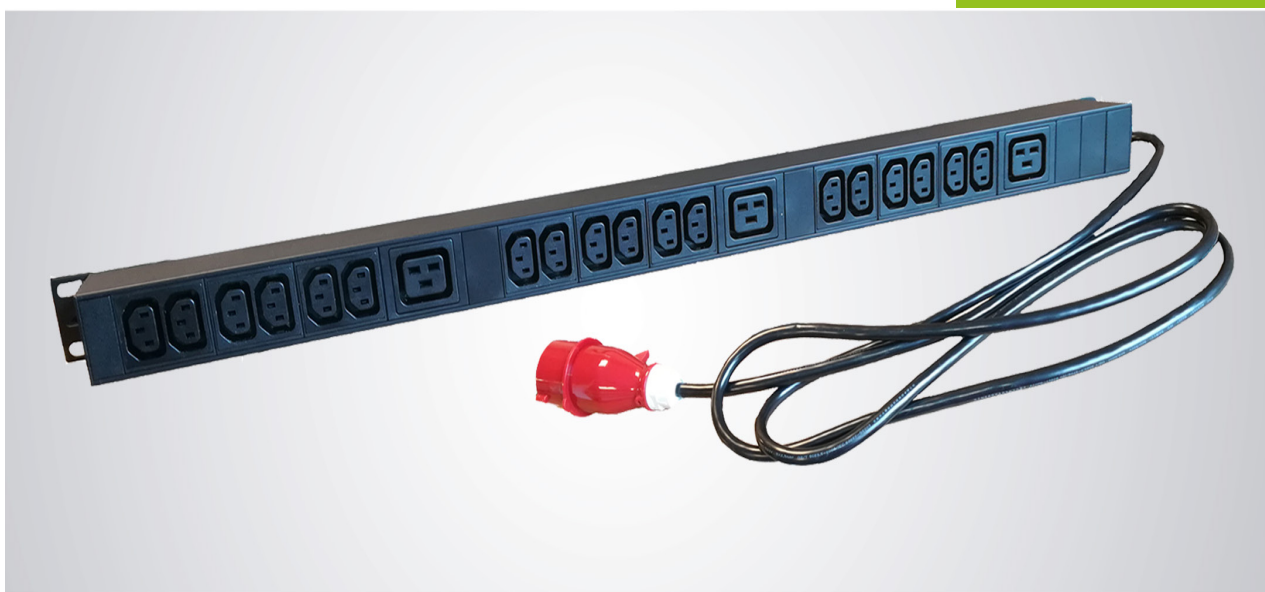

POWER-LAN

Strømpanel PDU 18xC13+3XC19 + IEC60309
stik 16A sort 2,5m ledning

Anvendelse

For vertical montage. Panelet består af 18 stk. C13 + 3xC19 samt 2,50 mtr. kabel med IEC60309 stik.

Varenr.: 261878
EANnr.: 5706683026942

Specifikation

Højde: 1HE

Længde: 840mm

Dybde: 68mm

Antal udtag: 18 stk C13 + 3 x C19

Kabel: 2,5m

Stik: IEC60309 stik (16A 3P+N+J)

Material udtag: Plast

Materiale hus: Metal

Farve: Sort

Max power: 3x4000W

Strømpanel PDU 18xC13+3XC19 + ICE60309 16A sort 2,5m ledning

PDU Technology Specification

	Lan-com	RoHS	Yes
Product Name	Designated Power Distribution Unit for Cabinet		
Part Number	261878		
No.	Item	Detailed Description	
1	Product Series	AUE2212	
2	Socket Type	IEC320 C19 Socket(Single 2)[3];Double IEC320 C13 Socket[9];	
3	Socket Quantity	21	
4	Power Input	Left end single input	
5	Bracket Install	Inverse installation	
6	Cable with plug	IEC60309 plug (16A 3P+N+E)	
7	Control Function	No controlling function	
8	Protection Function	No protecting function	
9	Case	Black	
10	Cable Specification	5 x 2.5 mm ² x 3M	
11	Product Size	L x W x H = 800 x 44.4 x 60 mm	
12	Mounting Length	778 mm	
13	Case Length	747 mm	
14	PDU Exponent	1. 202	
15	Fittings	2pcs φ6×16mm cross bolt, 2pcs M6 float nut	
16	Product Label	Product Name	Designated Power Distribution Unit for Cabinet
		Specification Model	261878
		Rating voltage	400VAC 50/60Hz
		Rating Current	3x 16A
		Max. Current	
		Max. Power	3x 4000W
		Safety Authentication	CE
		Logo	RoHS
No.	Add-In		
1	Socket assemble		
2	Interior Connection Wire	1.5 mm ² (16AWG)	
3	Interior Connection Style	Group connection	
4	Fix the Cable	Cable clamp(16)	
5	Module Assemble (from left to right)	Pls refer to following drawing	

Strømpanel PDU 18xC13+3XC19 + ICE60309 16A sort 2,5m ledning

PDU Technology Specification

DIMENSION AND TOLERANCES (Unit: mm)			
Length:	845	Mounting length:	818.5
Width:	68	Case length:	792
Height:	44.4	case tolerance:	± 1.0