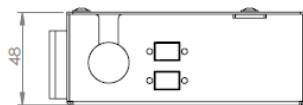

TECHNICAL DRAWING

RELATED PRODUCT AND ACCESSORIES

Product	Part Number	Product Description
	MP3PL01	LGX Pass Thru Adapter Plate LC 24FO SM Blue
	MP3PL02	LGX Pass Thru Adapter Plate LC 24FO SM Green
	MP3PL03	LGX Pass Thru Adapter Plate LC 24FO MM Aqua
	MP3PL04	LGX Pass Thru Adapter Plate SC 12FO SM Blue