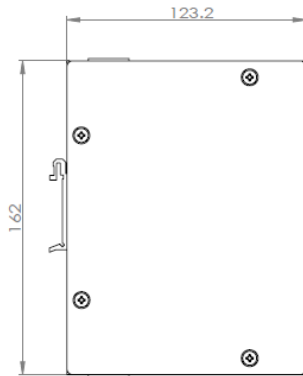

TECHNICAL DRAWING

RELATED PRODUCT AND ACCESSORIES

Product	Part Number	Product Description
	MP3PL01	LGX Pass Thru Adapter Plate LC 24FO SM Blue
	MP3PL02	LGX Pass Thru Adapter Plate LC 24FO SM Green
	MP3PL03	LGX Pass Thru Adapter Plate LC 24FO MM Aqua
	MP3PL04	LGX Pass Thru Adapter Plate SC 12FO SM Blue