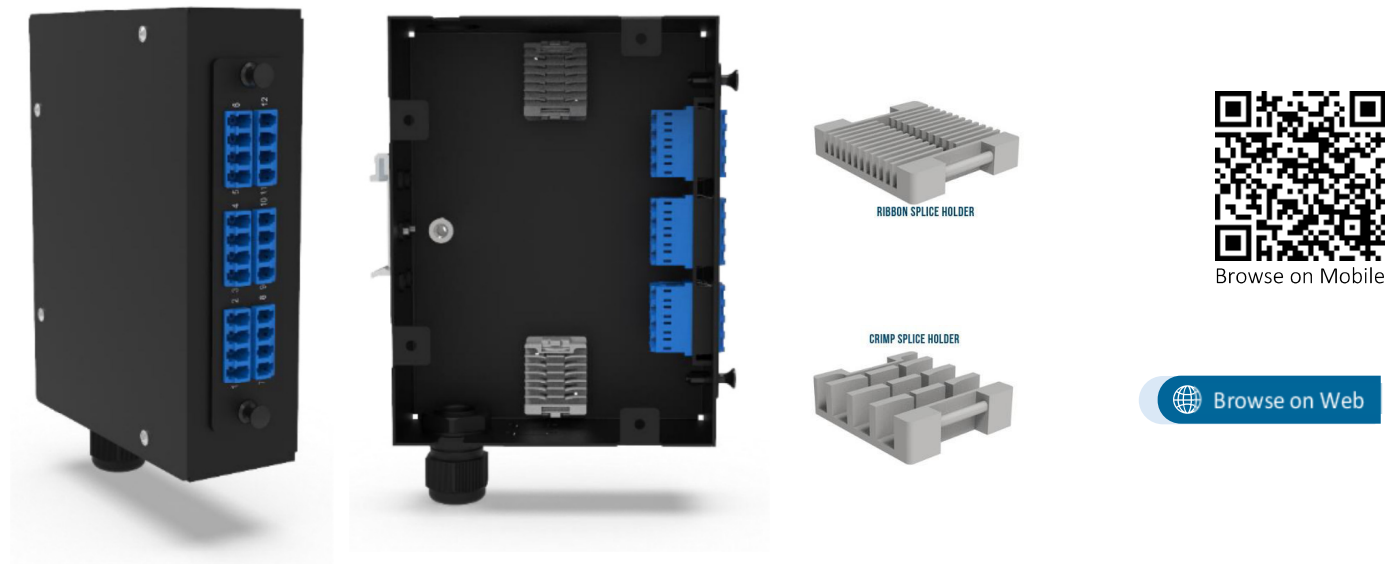

LGX DIN RAIL MOUNTED BOX - FD03

Nexconec compact & low-profile modular LGX DIN RAIL MODULAR BOX is designed for use in a wide range of industrial applications. Accepts 1 LGX Adapter Plate. Modular small factor box for multi-application for Pre-terminated cables or conventional splicing.

FEATURES

- ✓ Accommodates 1 Plate LGX
- ✓ Fusion splicing, pre-terminated loose tube and tight buffered cables.
- ✓ MTP/MPO Pre-terminated cabling solution.
- ✓ Top and Bottom cable entries

APPLICATIONS

- ✓ FTTX Deployment & Enterprise network
- ✓ Industrial, Power system and control
- ✓ Rail signaling and control networks

SPECIFICATIONS

Mounting Type	Din Rail
Material	Cold rolled steel
Housing Color	Black
Application	Indoor IP20
Dimensions (W x D x H in MM)	48 x 123.20 x 162
Net Weight	1.20Kg

DESIGN - HARDWARE

Opening Type	Side Wall Screws
Cable Entry Direction	Top and Bottom
Port	1 Plate LGX
Splicing Capacity	24 Splices

ORDER INFORMATION

Product	Part Number	Product Description
	FD03	LGX DIN Rail Compact Splice Box