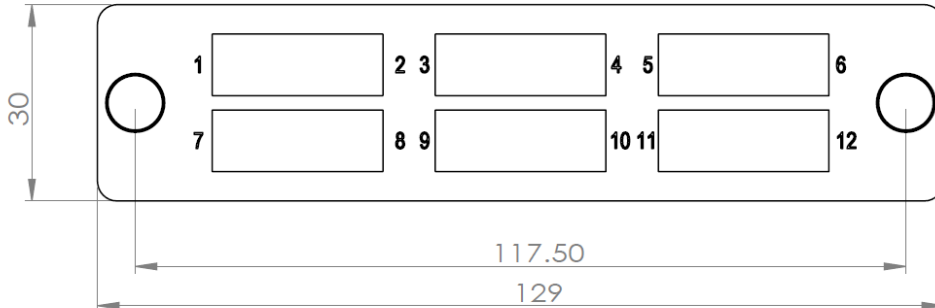

Nexconec carries numerous LGX-style adapter plates to meet your fiber management connectivity requirements. The adapter plates are made to fit all Nexconec LGX fiber management solutions, including rack mount and wall mount pigtail and splice panels, as well as our Variable Fiber Management systems. Supporting LC, SC, ST, FC, E2000 and MPO/MTP for high density solutions.

SPECIFICATIONS

General Specifications	
Mounting Type	LGX Plastic Latches
Material	PC + ABS Fire-Retardant
Housing Color	Black
Dimensions (W x H in MM)	129x30
Net Weight	0.1Kg

TECHNICAL DRAWING

ORDERING INFORMATION