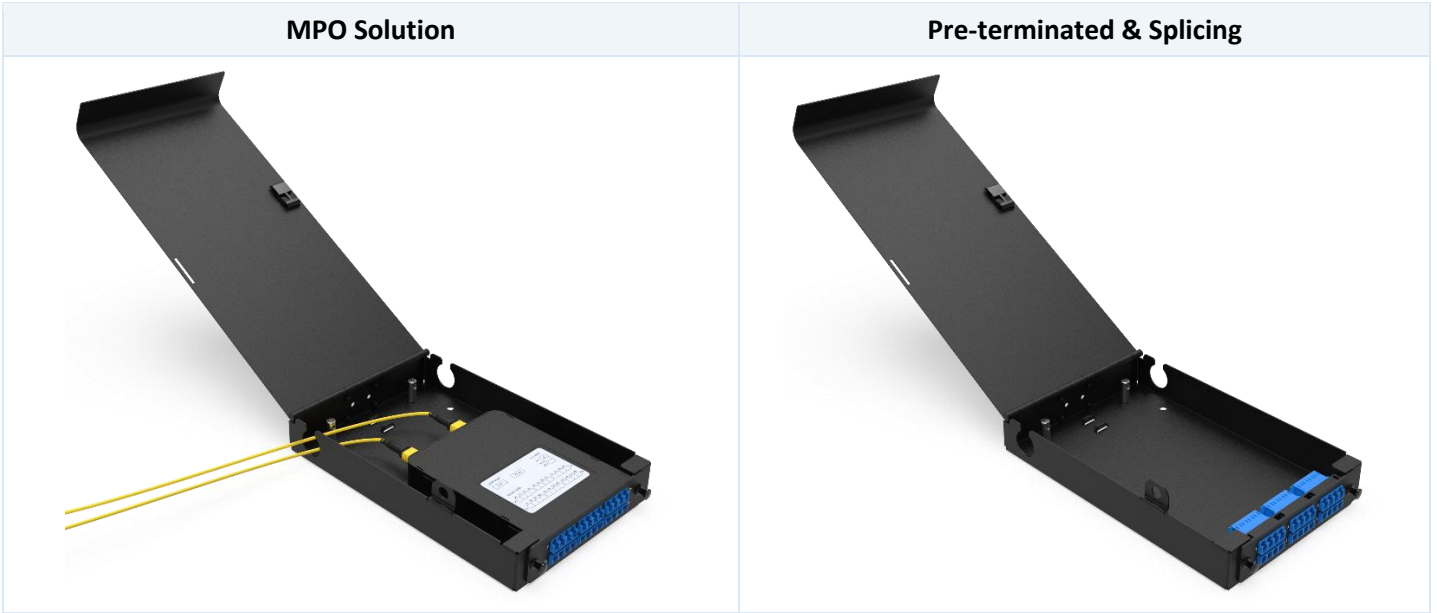

## WALL MOUNT MODULAR BOX 1 SLOT LGX - FW1MP3

Browse on Mobile

 [Browse on Web](#)

Nexconec compact & low-profile modular wall box accepts 1 LGX Modules or LGX pass-thru adapter plates for a total of 24FO with LC configuration. Modular small factor box for multi-application with MPO System, Pre-terminated cables or conventional splicing.

## SPECIFICATIONS

<b>Mounting Type</b>	Wall
<b>Material</b>	Cold rolled steel
<b>Housing Colour</b>	Black
<b>Application</b>	Indoor IP20
<b>Lockable</b>	Yes
<b>Dimensions (W x D x H in MM)</b>	330 x 150 x 35
<b>Net Weight</b>	1.75Kg

## DESIGN - HARDWARE

<b>Opening Type</b>	Hinged Door
<b>Access Type</b>	Side access
<b>Cable Management</b>	No
<b>Cable Entry Direction</b>	Sides (Top/Bottom)
<b>Slot Type</b>	LGX Module and LGX Plate
<b>Number of Slots</b>	1
<b>Fiber Capacity</b>	24 in LC

## ORDER INFORMATION

Product	Part Number	Product Description
	<b>FW1MP3</b>	Wall Mount Modular Box 1 slot LGX Unloaded

**APPLICATION**

**TECHNICAL DRAWING**

**RELATED PRODUCT AND ACCESSORIES**

Product	Part Number		Product Description
	Polarity A/C	Polarity Universal B	
	<b>MP3CA01</b>	<b>MP3CA01U</b>	LGX Module MPO-LC Elite 24FO SM
	<b>MP3CA02</b>	<b>MP3CA02U</b>	LGX Module MPO-LC/APC Elite 24FO SM
	<b>MP3CA03</b>	<b>MP3CA03U</b>	LGX Module MPO-LC Elite 24FO MM 50/125 OM3/4
	<b>MP3CA04</b>	<b>MP3CA04U</b>	LGX Module MPO-SC Elite 12FO SM
	<b>MP3CA05</b>	<b>MP3CA05U</b>	LGX Module MPO-SC/APC Elite 12FO SM
	<b>MP3CA06</b>	<b>MP3CA06U</b>	LGX Module MPO-SC Elite 12FO MM 50/125 OM3/4
	<b>MP3CA07</b>	<b>MP3CA07U</b>	LGX Module MPO-LC Elite 12FO SM
	<b>MP3CA08</b>	<b>MP3CA08U</b>	LGX Module MPO-LC/APC Elite 12FO SM
	<b>MP3CA09</b>	<b>MP3CA09U</b>	LGX Module MPO-LC Elite 12FO MM 50/125 OM3/4