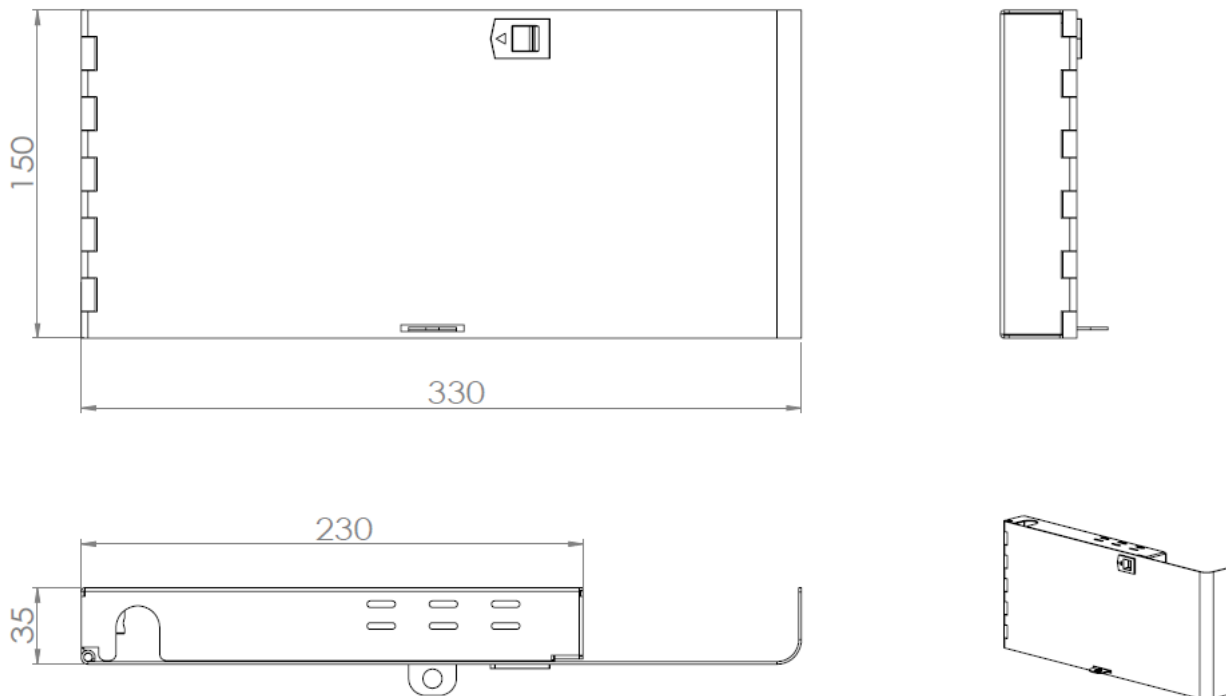

TECHNICAL DRAWING