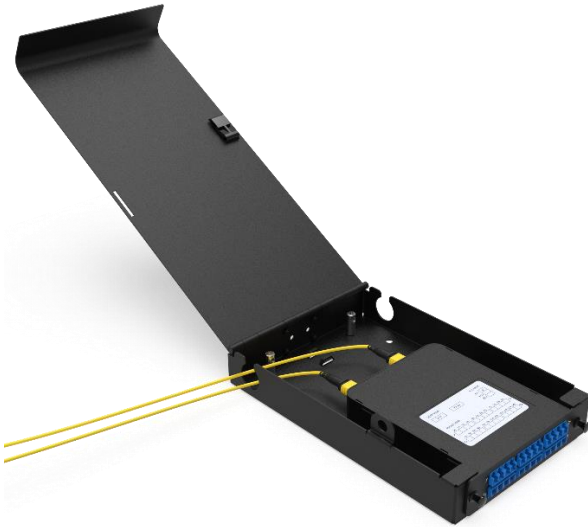

## WALL MOUNT MODULAR BOX 1 SLOT LGX - FW1MP3

Browse on Mobile

 [Browse on Web](#)

Nexconec compact & low-profile modular wall box accepts 1 LGX Modules or LGX pass-thru adapter plates for a total of 24FO with LC configuration. Modular small factor box for multi-application with MPO System, Pre-terminated cables or conventional splicing.

Box is supplied unloaded and the modules and plates are supplied separately, as well as splicing accessories.

### FEATURES

- ✓ 1 Slot LGX
- ✓ Up to 24FO in LC
- ✓ Modular with MPO Cassette or Adapter plates
- ✓ RoHS, REACH and SVHC

## SPECIFICATIONS

<b>Mounting Type</b>	Wall
<b>Material</b>	Cold rolled steel
<b>Housing Colour</b>	Black
<b>Application</b>	Indoor IP20
<b>Lockable</b>	Yes
<b>Dimensions (W x D x H in MM)</b>	330 x 150 x 35
<b>Net Weight</b>	1.75Kg