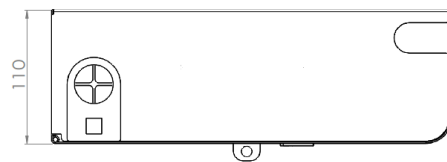

TECHNICAL DRAWING