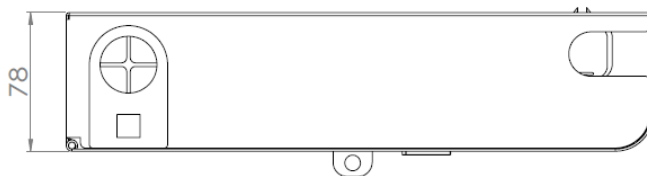

TECHNICAL DRAWING