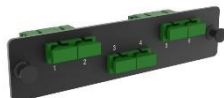

ORDERING INFORMATION

Part Number	Product Description
FW2MP3	Wall Mount Modular Box 2 slot LGX Unloaded

TECHNICAL DRAWING

APPLICATION

MPO Solution

Pre-terminated & Splicing

RELATED PRODUCT AND ACCESSORIES

	Description	PN
	LGX Module MPO-LC Elite 24FO SM Pol A/C	MP3CA01
	LGX Module MPO-LC/APC Elite 24FO SM Pol A/C	MP3CA02
	LGX Module MPO-LC Elite 24FO MM OM3/4 Pol A/C	MP3CA03
	LGX Module MPO-SC Elite 12FO SM Pol A/C	MP3CA04
	LGX Module MPO-SC/APC Elite 12FO SM Pol A/C	MP3CA05
	LGX Module MPO-SC Elite 12FO MM OM3/4 Pol A/C	MP3CA06
	LGX Splice Module LC 24FO Pigtailed SM TB	MP3SP01
	LGX Splice Module LC/APC 24FO Pigtailed SM TB	MP3SP02
	LGX Splice Module LC 24FO Pigtailed MM OM3 TB	MP3SP03
	LGX Splice Module LC 24FO Pigtailed MM OM4 TB	MP3SP04
	LGX Splice Module SC 12FO Pigtailed SM TB	MP3SP05
	LGX Splice Module SC/APC 12FO Pigtailed SM TB	MP3SP06
	LGX Splice Module SC 12FO Pigtailed MM OM3 TB	MP3SP07
	LGX Splice Module SC 12FO Pigtailed MM OM4 TB	MP3SP08

LGX Pass Thru Adapter plate LC 24FO SM Blue

MP3PL01

LGX Pass Thru Adapter plate LC 24FO SM Green

MP3PL02

LGX Pass Thru Adapter plate LC 24FO MM Aqua

MP3PL03

LGX Pass Thru Adapter plate SC 12FO SM Blue

MP3PL04

LGX Pass Thru Adapter plate SC 12FO SM Green

MP3PL05

LGX Pass Thru Adapter plate SC 12FO MM Aqua

MP3PL06

LGX Pass Thru Adapter plate LC 12FO SM Blue

MP3PL07

LGX Pass Thru Adapter plate LC 12FO SM Green

MP3PL08

LGX Pass Thru Adapter plate LC 12FO MM Aqua

MP3PL09

LGX Pass Thru Adapter plate SC 6FO SM Blue

MP3PL10

LGX Pass Thru Adapter plate SC 6FO SM Green

MP3PL11

LGX Pass Thru Adapter plate SC 6FO MM Aqua

MP3PL12