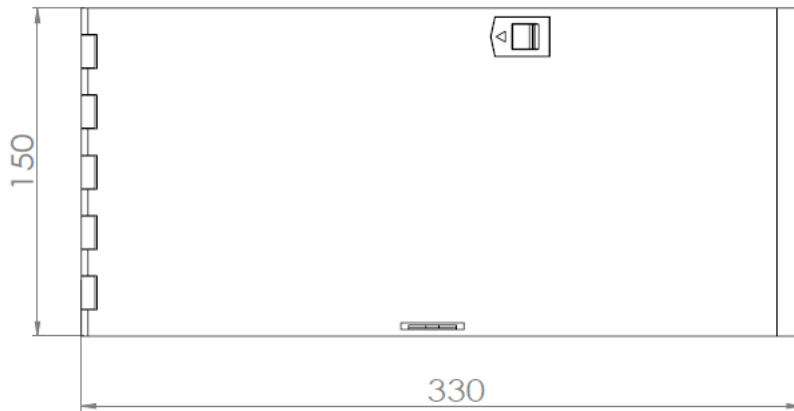

TECHNICAL DRAWING