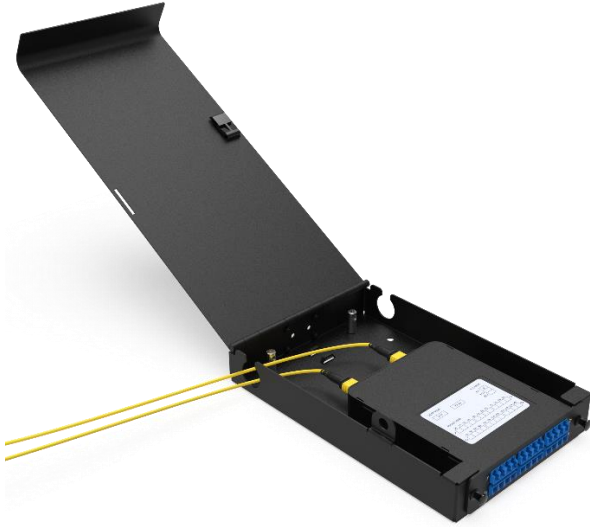

WALL MOUNT MODULAR BOX 1 SLOT LGX - FW1MP3

Browse on Mobile

 [Browse on Web](#)

Nexconec compact & low-profile modular wall box accepts 1 LGX Modules or LGX pass-thru adapter plates for a total of 24FO with LC configuration. Modular small factor box for multi-application with MPO System, Pre-terminated cables or conventional splicing.

APPLICATIONS

- ✓ FTTX Deployment & Enterprise network
- ✓ Indoor application
- ✓ Accepts Indoor and Outdoor Pre-terminated cables and MTP system or Splicing

SPECIFICATIONS

Mounting Type	Wall
Material	Cold rolled steel
Housing Colour	Black
Application	Indoor IP20
Lockable	Yes
Dimensions (W x D x H in MM)	330 x 150 x 35
Net Weight	1.75Kg

DESIGN - HARDWARE

Opening Type	Hinged Door
Access Type	Side access
Cable Management	No
Cable Entry Direction	Sides (Top/Bottom)
Slot Type	LGX Module and LGX Plate
Number of Slots	1
Fiber Capacity	24 in LC

ORDER INFORMATION

Product	Part Number	Product Description
	FW1MP3	Wall Mount Modular Box 1 slot LGX Unloaded

APPLICATION

MPO Solution

Pre-terminated & Splicing

TECHNICAL DRAWING

RELATED PRODUCT AND ACCESSORIES