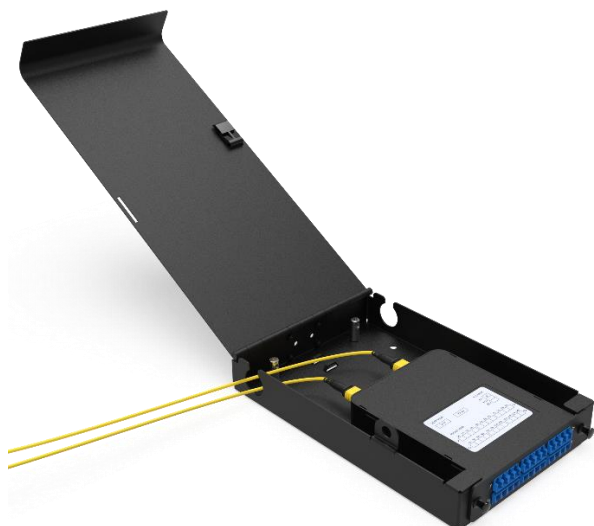

WALL MOUNT MODULAR BOX 1 SLOT LGX - FW1MP3

Browse on Mobile

 [Browse on Web](#)

Nexconec compact & low-profile modular wall box accepts 1 LGX Modules or LGX pass-thru adapter plates for a total of 24FO with LC configuration. Modular small factor box for multi-application with MPO System, Pre-terminated cables or conventional splicing.

Box is supplied unloaded and the modules and plates are supplied separately, as well as splicing accessories.

FEATURES

- ✓ 1 Slot LGX
- ✓ Up to 24FO in LC
- ✓ Modular with MPO Cassette or Adapter plates
- ✓ RoHS, REACH and SVHC

APPLICATIONS

- ✓ FTTX Deployment & Enterprise network
- ✓ Indoor application
- ✓ Accepts Indoor and Outdoor Pre-terminated cables and MTP system or Splicing

SPECIFICATIONS

Mounting Type	Wall
Material	Cold rolled steel
Housing Colour	Black
Application	Indoor IP20
Lockable	Yes
Dimensions (W x D x H in MM)	330 x 150 x 35
Net Weight	1.75Kg

DESIGN - HARDWARE

Opening Type	Hinged Door
Access Type	Side access
Cable Management	No
Cable Entry Direction	Sides (Top/Bottom)
Slot Type	LGX Module and LGX Plate
Number of Slots	1
Fiber Capacity	24 in LC