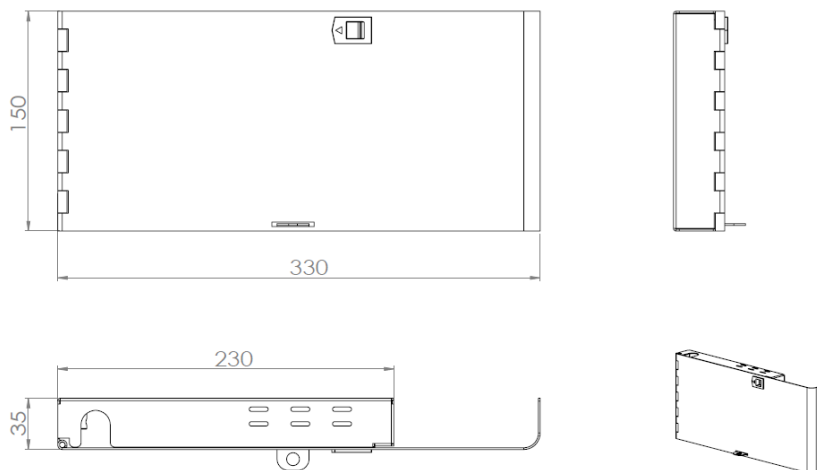

TECHNICAL DRAWING